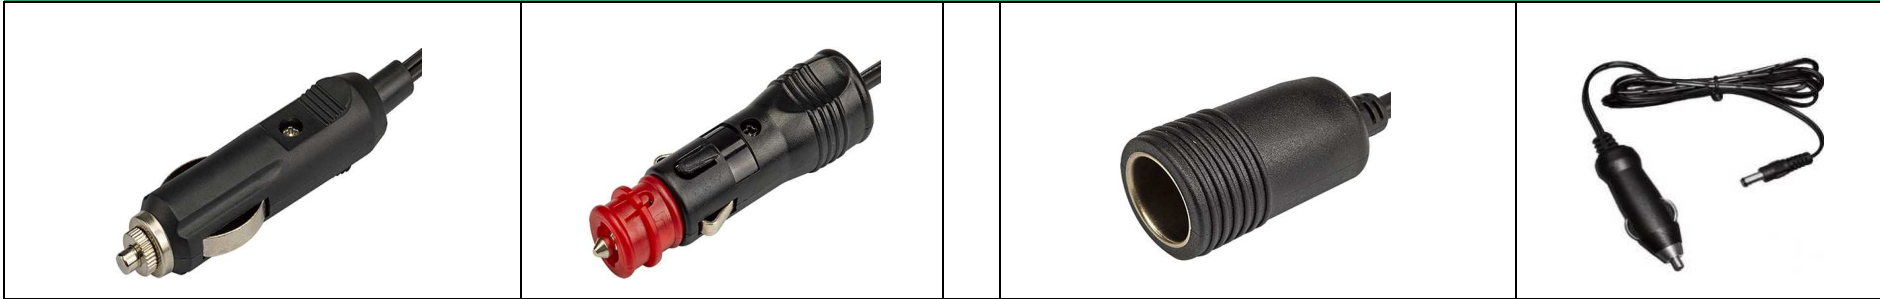

Cigarette Plug

Cigarette Light Head With Battery Clip Series